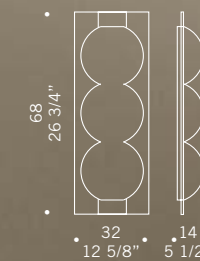

Perlage / design Oriano Favaretto

Lastra in cristallo extrachiaro con fascia sabbata. Diffusore in vetro satinato bianco. Montatura in metallo laccato bianco particolari cromati.

Sheet in extraclear glass with frosted band. Shade in satined white glass. White lacquered metal fitting with chromed details.