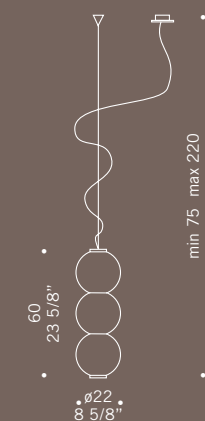

Perlage / design Oriano Favaretto

Lastra in cristallo extrachiaro con fascia sabbata. Diffusore in vetro satinato bianco. Montatura in metallo laccato bianco particolari cromati.

Sheet in extraclear glass with frosted band. Shade in satined white glass. White lacquered metal fitting with chromed details.

PERLAGE A3/P3
3x70W E27
alogeno chiara
clear halogen

2x26W G24d-3
fluorescente
fluorescent

PERLAGE A/P
1x70W E27
alogeno chiara
clear halogen

1x18W G24d-2
fluorescente
fluorescent

Perlage / design Oriano Favaretto

Base in cristallo extrachiaro.
Diffusore in vetro satinato bianco.
Montatura in metallo cromato.
*Base in extraclear glass.
Shade in satined white glass.
Chromed metal fitting.*

PERLAGE S3

Diffusore in vetro satinato bianco.
Montatura in metallo cromato.
*Shade in satined white glass.
Chromed metal fitting.*

PERLAGE T1
1x60W E14
oliva
olive

CE

IP20

PERLAGE S3
2x60W E14
oliva *olive*
2x100W E14
alogeno chiara
clear halogen
+ 1x50W E27 - PAR 20

CE

IP20